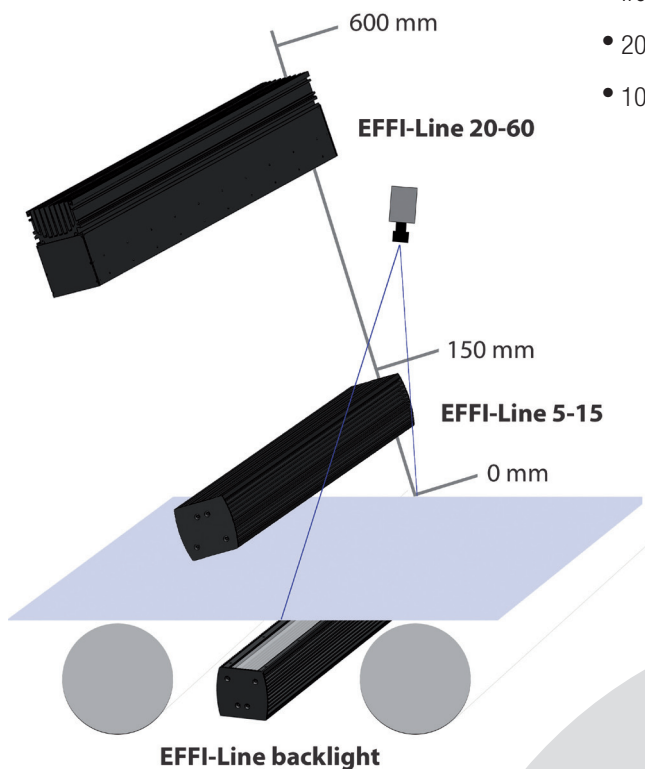

- USB or RS232 communication
- LED control
- Adaptive intensity profile
- Temperature sensors

Effi-Line range

EFFI-Line 5-15

- Working distance from 50 to 150 mm
- 200 000 lux at 150 mm
- 500 000 lux at 50 mm

EFFI-Line 20-60

- Working distance from 200 to 600 mm
- 200 000 lux at 150 mm
- 100 000 lux at 600 mm

EFFI-Line backlight

- Highly focalized line for applications by transparency
- Perfect powerful linear led lighting for very reflective surfaces.

EFFI-Line custom

- EFFILUX designs specific EFFI-Line
- Custom working distance up to 2000 mm
- Specific heat dissipation or mechanical integration
- Specific power or wavelength

General technical specifications

Power supply

- 24 V DC
- 200 W / Meter

Dimensions

- Length: [100 mm – 4200 mm]
- Transverse: EFFI-Line 5-15: 70 mm x 70 mm
EFFI-Line 20-60: 120 mm x 160 mm

Conditions of use

- Sealing: IP 54, IP 68 in option
- Working temperature: [-30 / 40 °C]